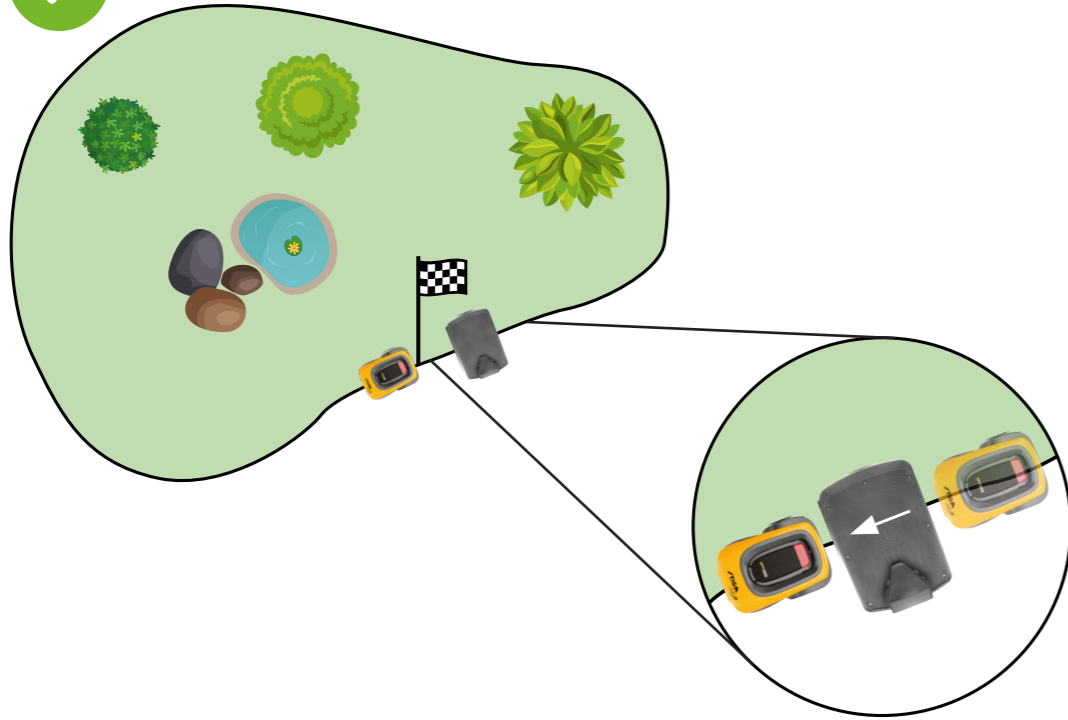

Perimeter registration

Docking path

171540005/2

Quick guide

- A 1000
- A 1500
- A 3000
- A 5000

HOW TO VIDEO

What's in the box

**1 STARTER PACK**

**IMPORTANT**

7x

**2 POWER SUPPLY**

1x

**3** 1x5m

**4**

**5**

Unboxing steps

## Charging station positioning

## Reference station positioning

STIGA.GO App