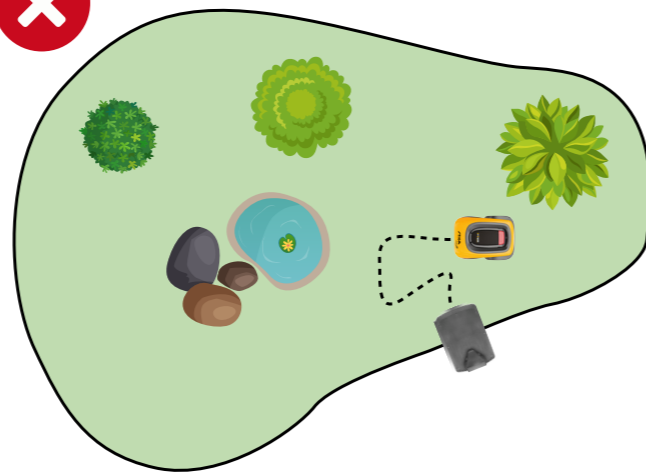

Perimeter registration

Docking path

171540005/2

Quick guide

- A 1000
- A 1500
- A 3000
- A 5000

HOW TO VIDEO

What's in the box

**1 STARTER PACK**

**IMPORTANT**

7x

**2 POWER SUPPLY**

1x

**3** 1x5m

**4**

**5**

Unboxing steps

## Charging station positioning

## Reference station positioning

STIGA.GO App