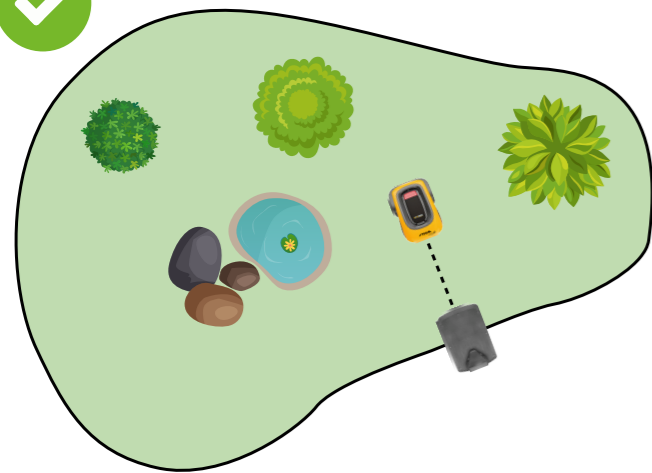

Perimeter registration

Docking path

171540005/2

Quick guide

- A 1000
- A 1500
- A 3000
- A 5000

HOW TO VIDEO

What's in the box

**1 STARTER PACK**

**IMPORTANT**

7x

**2 POWER SUPPLY**

1x

**3** 1x5m

**4**

**5**

Unboxing steps

## Charging station positioning

## Reference station positioning

STIGA.GO App