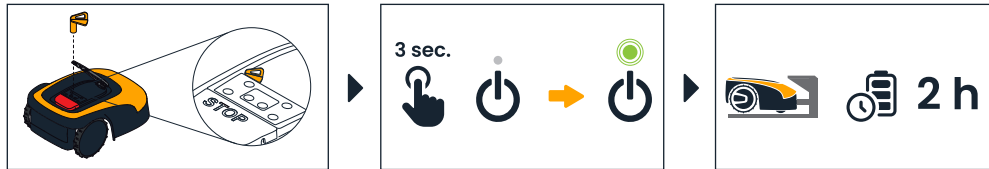

4. First usage

5. Robot setup

Install Stiga.GO App

Follow us on

Subscribe to our newsletter

STIGA S.p.A.
Via del lavoro, 6
31033 Castelfranco Veneto (TV)
Italy

stiga.com

171540007/2